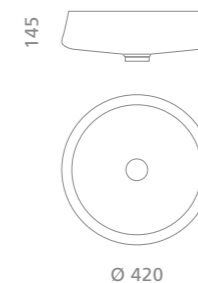

EXTÉ LUX

Alumix

14

Lavabo EXTÉ LUX black/gold
Consolle "Aquarama"
Puff "Aquarama"
Specchio "Aquarama" 90x70 cm
Sospensione 100x15xh25
Piastrille "White rock" 20x60 cm

EXTÉ LUX black/gold wash basin
"Aquarama" consolle
"Aquarama" puff
"Aquarama" mirror 90x70 cm
Overhead light 100x15xh25
"White rock" tiles 20x60 cm

15