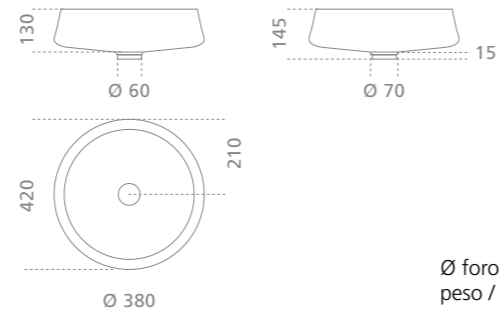

GUM violet wash basin
"Inox" consolle
Overhead light 100x15xh25

77

TOP GUM

Siliconiò

78

79

from the **privilege**
ESSENZA
of emotion
STA
to the **essence**
NELLA
of
MISURA
product data

specifiche
data sheet

EXTÉ
LUX

Ø foro / hole = 45 mm
peso / weight = 3,2 kg

code:

white / gold
ALUEXTELWG

white / silver
ALUEXTELWS

black / gold
ALUEXTELBG

black / silver
ALUEXTELBS

NEK
LUX