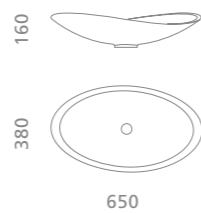

Ø foro / hole = 45 mm
peso / weight = 4,1 kg

code:

white / gold
ALUNEKLWG

white / silver
ALUNEKLWS

black / gold
ALUNEKLBG

black / silver
ALUNEKLBS

RHO
LUX

Ø foro / hole = 45 mm
peso / weight = 4,65 kg

code:

gold leaf 3d
RHOFO

silver leaf 3d
RHOFA

FOUR
LUX

Ø foro / hole = 45 mm
peso / weight = 4,65 kg

code:

gold leaf 3d
FOURFO

silver leaf 3d
FOURFA

VENICE
LUX

VENICE 40
Ø foro / hole = 45 mm
peso / weight = 4,3 kg

VENICE 44
Ø foro / hole = 45 mm
peso / weight = 5,2 kg

code:

gold / silver
VENICE40OA
VENICE44OA

silver / black
VENICE40AN
VENICE44AN

brown / ivory
VENICE40MA
VENICE44MA

the
 INASPETTATA
 unexpected
 PROFONDITA
 depth
 DELLA
 OF
 LUCE
 light

**INFINITY
 STARLIGHT**

Ø foro / hole = 45 mm
 peso / weight = 3,3 kg

code:

white starlight
INFINITYLH01

black starlight
INFINITYLH30