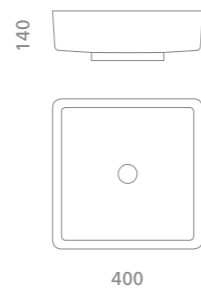

Ø foro / hole = 45 mm
peso / weight = 4,65 kg

code:

white starlight
FOURLH01

black starlight
FOURLH30

grey starlight
FOURLH43

champagne starlight
FOURLH05