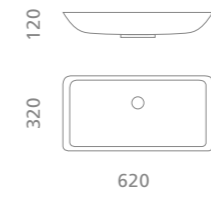

NEK
LUX
Alumix

Lavabo NEK LUX black/silver

NEK LUX black/silver wash basin