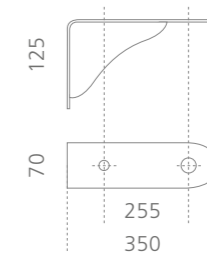

SUPPORTO INOX A MURO
INOX WALL STIRRUP

brushed inox
code: [INOX35](#)

Viti non include
Screws not included

STAFFA STIRRUP

chrome
code: [STAF4](#)

Viti non include
Screws not included

TOP INOX
INOX TOP

inox
code: [INOX43X36](#)