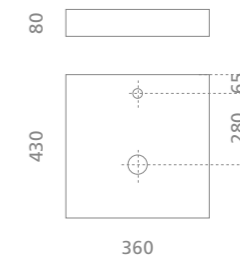

SUPPORTO INOX A MURO
INOX WALL STIRRUP

brushed inox
code: [INOX35](#)

Viti non include
Screws not included

STAFFA STIRRUP

chrome
code: [STAF4](#)

Viti non include
Screws not included

TOP INOX
INOX TOP

inox
code: [INOX43X36](#)