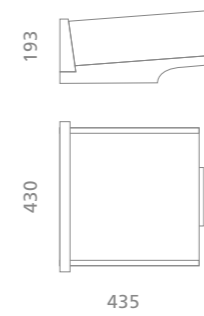

CALLA

MURANO
glass

64

design by

65