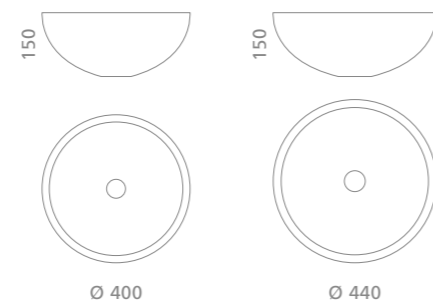

Ø foro / hole = 45 mm
peso / weight = 4,1 kg

code:

white / gold
ALUNEKLWG

white / silver
ALUNEKLWS

black / gold
ALUNEKLBG

black / silver
ALUNEKLBS

RHO
LUX

Ø foro / hole = 45 mm
peso / weight = 4,65 kg

code:

gold leaf 3d
RHOFO

silver leaf 3d
RHOFA

FOUR
LUX

Ø foro / hole = 45 mm
peso / weight = 4,65 kg

code:

gold leaf 3d
FOURFO

silver leaf 3d
FOURFA

VENICE
LUX

VENICE 40
Ø foro / hole = 45 mm
peso / weight = 4,3 kg

VENICE 44
Ø foro / hole = 45 mm
peso / weight = 5,2 kg

code:

gold / silver
VENICE40OA
VENICE44OA

silver / black
VENICE40AN
VENICE44AN

brown / ivory
VENICE40MA
VENICE44MA