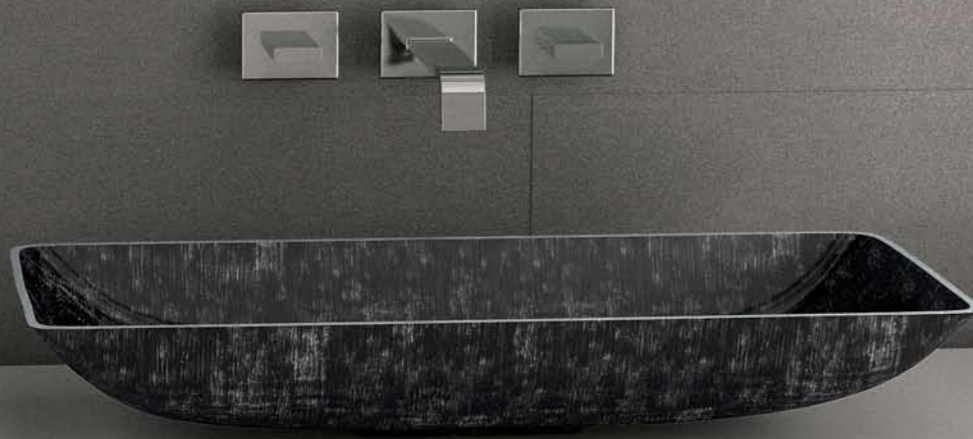

NEK

Alumix

42