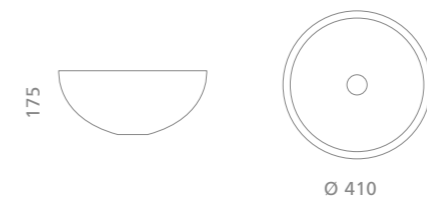

LAGUNA NIGHT

MURANO
glass

66

67