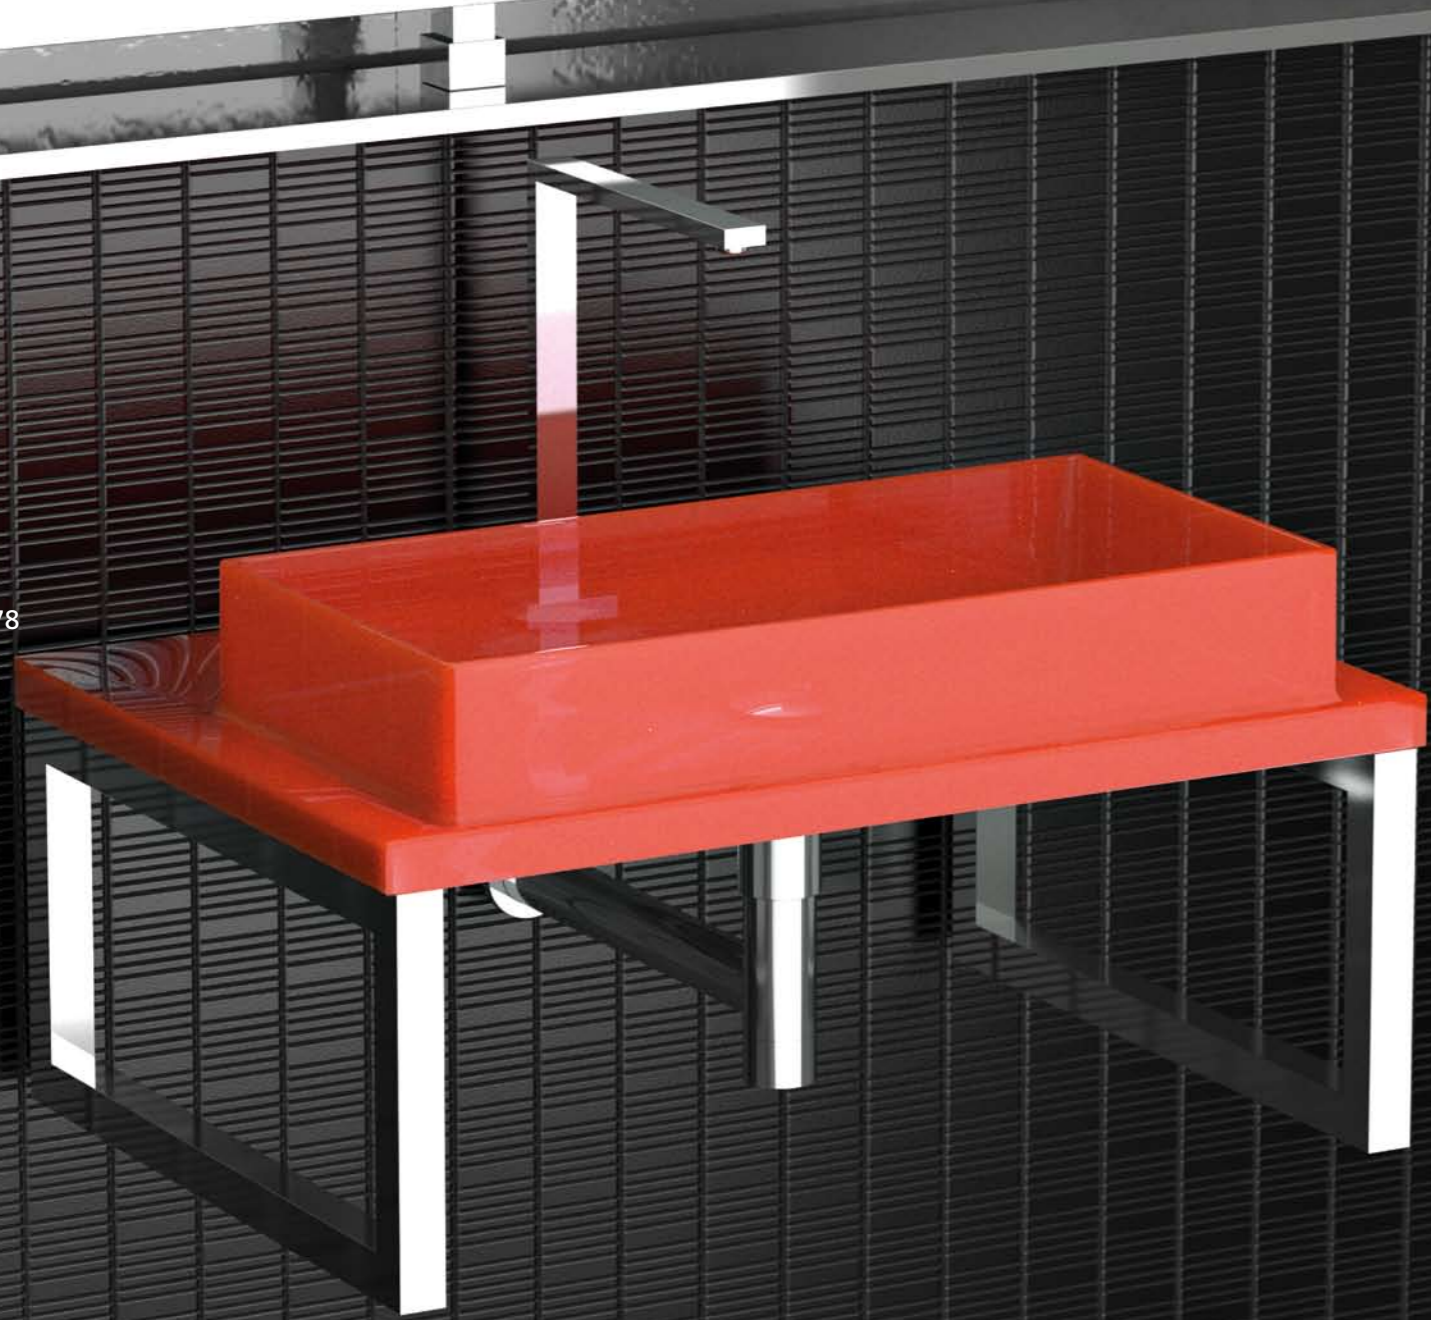

TOP GUM

Siliconiò

78

79