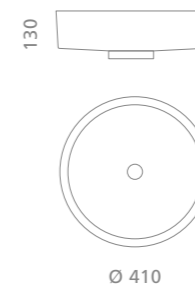

FOUR
STARLIGHT

Pert®

30

RHO
STARLIGHT

Pert®

31