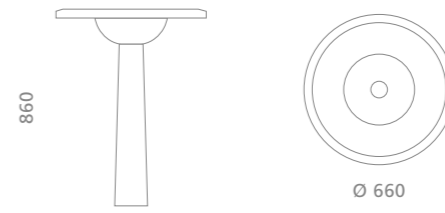

TOM TOM

Alumix

36

Lavabo colonna TOM TOM black/silver
Specchio "BJ Mirror" Ø 66 cm
Sospensione 20x15xh20

TOM TOM black/silver free standing wash basin
"BJ Mirror" Ø 66 cm
Overhead light 20x15xh20

37

ARES

Alumix