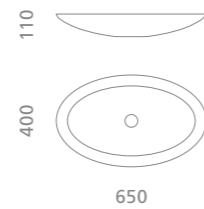

I colori rappresentati in stampa si intendono puramente indicativi. - Print colors of the wash basins may vary slightly from original color.

BJ

Ø 660

Ø foro / hole = 45 mm
 peso / weight = 11,8 kg

code:

white / silver
ALUBJA05

black / silver
ALUBJA02

TOM TOM

Ø 500

Ø foro / hole = 45 mm
 peso / weight = 8,4 kg

code:

white / silver
ALUTOMTOMA05

black / silver
ALUTOMTOMA02

ARES

650

Ø foro / hole = 45 mm
 peso / weight = 7,2 kg

code:

white / black
ALUARESA07

black / silver
ALUARESA02

white / copper
ALUARESA08

NEK

620