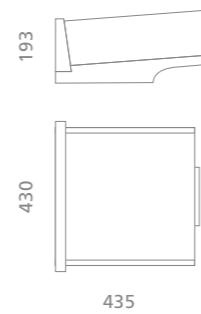

Ø foro / hole = 45 mm