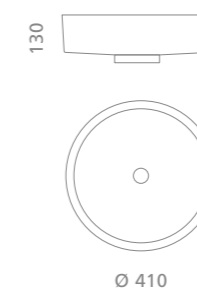

Pert®

19

Lavabo FOUR LUX silver leaf 3d
Consolle "Musa"
Specchio "BJ Mirror" Ø 66 cm
FOUR LUX silver leaf 3d wash basin
"Musa" consolle
"BJ Mirror" Ø 66 cm

Lavabo RHO LUX gold leaf 3d
Consolle "Musa"
Specchio "BJ Mirror" Ø 66 cm
RHO LUX gold leaf 3d wash basin
"Musa" consolle
"BJ Mirror" Ø 66 cm