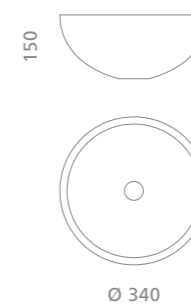

CHELO

Krystallo
24% pb

72

73