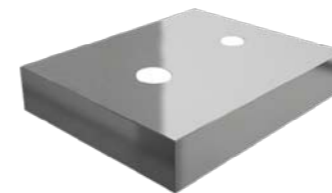

SUPPORTO INOX A MURO
INOX WALL STIRRUP

brushed inox
code: [INOX35](#)

Viti non include
Screws not included

STAFFA STIRRUP

chrome
code: [STAF4](#)

Viti non include
Screws not included

TOP INOX
INOX TOP

inox
code: [INOX43X36](#)