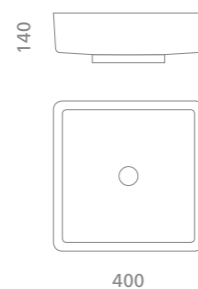

Pert®

19

Lavabo FOUR LUX silver leaf 3d
Consolle "Musa"
Specchio "BJ Mirror" Ø 66 cm
FOUR LUX silver leaf 3d wash basin
"Musa" consolle
"BJ Mirror" Ø 66 cm

Lavabo RHO LUX gold leaf 3d
Consolle "Musa"
Specchio "BJ Mirror" Ø 66 cm
RHO LUX gold leaf 3d wash basin
"Musa" consolle
"BJ Mirror" Ø 66 cm