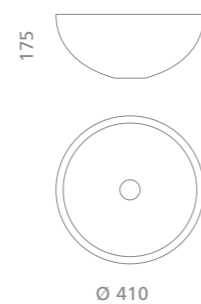

Supporto in inox e piletta inclusi
Inox basement and chromed plug included

CARNIVAL

Ø foro / hole = 45 mm
peso / weight = 6,6 kg

code: white / silver
CARNIVALCR01

Supporto in inox e piletta inclusi
Inox basement and chromed plug included

CALLA

Ø foro / hole = 45 mm

code: white / silver
CALLACR01

Supporto in VetroFreddo bianco e piletta inclusi
White VetroFreddo basement and chromed plug included

LAGUNA NIGHT

Ø foro / hole = 45 mm
peso / weight = 4,7 kg