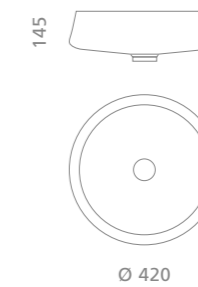

EXTÉ LUX

Alumix

12

Lavabo EXTÉ LUX white/gold
Consolle "Aquarama"
Puff "Aquarama"
Specchio "Aquarama" 55x110 cm
Sospensione 100x15x25
Piastrille "White rock" 20x60 cm

EXTÉ LUX white/gold wash basin
"Aquarama" consolle
"Aquarama" puff
"Aquarama" mirror 55x110 cm
Overhead light 10x15x25
"White rock" tiles 20x60 cm

13