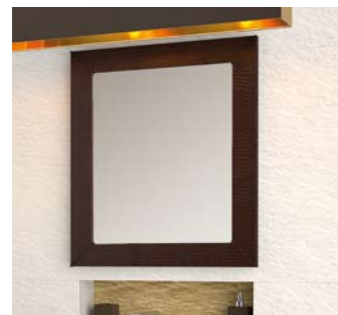

SPECCHIO LEATHER LARGE
LEATHER LARGE MIRROR

SPECCHIO LEATHER XL
LEATHER XL MIRROR