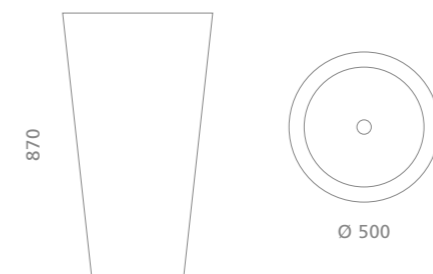

TOM TOM

Alumix

36

Lavabo colonna TOM TOM black/silver
Specchio "BJ Mirror" Ø 66 cm
Sospensione 20x15xh20

TOM TOM black/silver free standing wash basin
"BJ Mirror" Ø 66 cm
Overhead light 20x15xh20

37

ARES

Alumix