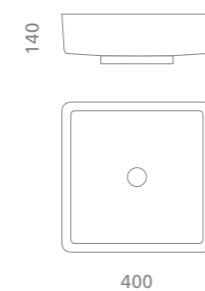

Ø foro / hole = 45 mm
peso / weight = 4,1 kg

code:

white / gold
ALUNEKLWG

white / silver
ALUNEKLWS

black / gold
ALUNEKLBG

black / silver
ALUNEKLBS

RHO
LUX

Ø foro / hole = 45 mm
peso / weight = 4,65 kg

code:

gold leaf 3d
RHOFO

silver leaf 3d
RHOFA

FOUR
LUX

Ø foro / hole = 45 mm
peso / weight = 4,65 kg

code:

gold leaf 3d
FOURFO

silver leaf 3d
FOURFA

VENICE
LUX

VENICE 40
Ø foro / hole = 45 mm
peso / weight = 4,3 kg

VENICE 44
Ø foro / hole = 45 mm
peso / weight = 5,2 kg

code:

gold / silver
VENICE40OA
VENICE44OA

silver / black
VENICE40AN
VENICE44AN

brown / ivory
VENICE40MA
VENICE44MA