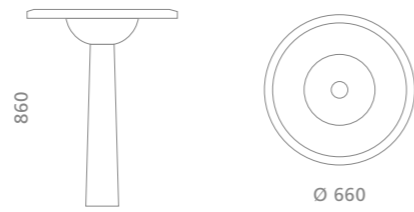

champagne starlight
RHOLH05

**FOUR
 STARLIGHT**

Ø foro / hole = 45 mm
 peso / weight = 4,65 kg

code:

white starlight
FOURLH01

black starlight
FOURLH30

grey starlight
FOURLH43

champagne starlight
FOURLH05

I colori rappresentati in stampa si intendono puramente indicativi. - Print colors of the wash basins may vary slightly from original color.

BJ

Ø 660

Ø foro / hole = 45 mm
 peso / weight = 11,8 kg

code:

white / silver
ALUBJA05