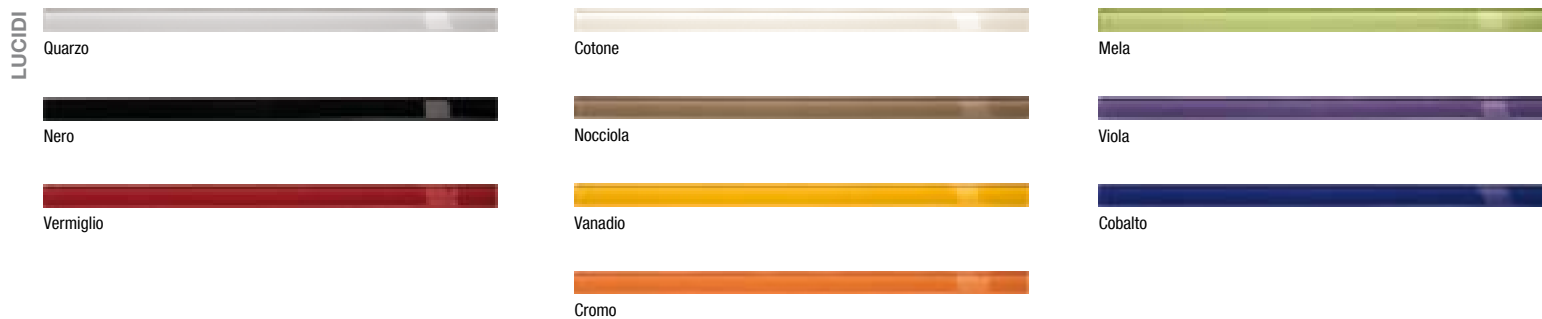

i riflessi 3x60